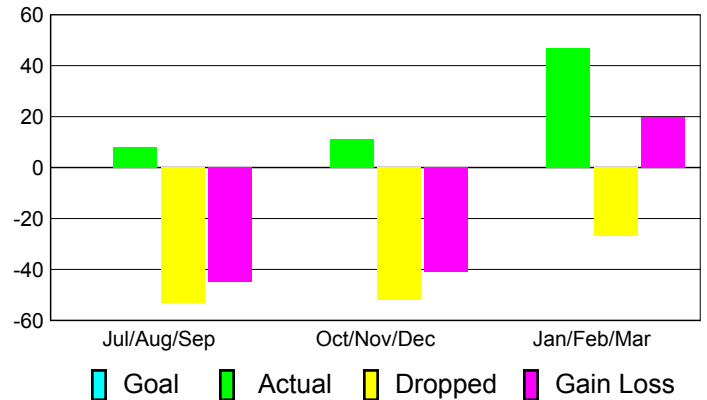

Membership Results 2010-2011

Goal, New, Dropped, Gain/Loss

Comparison of Membership Gain/Loss

Current Year Compared to the Previous Year