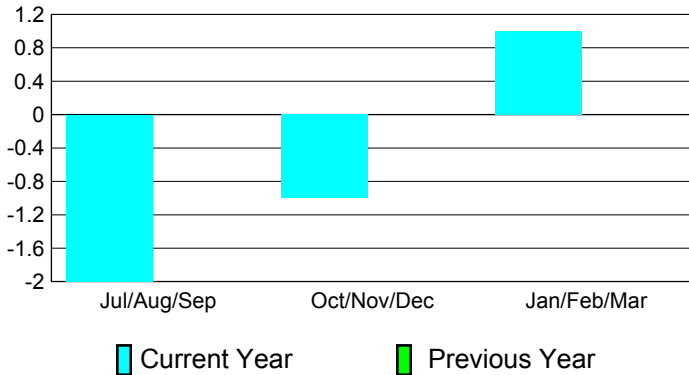

Club Results 2010-2011

Goal, New, Dropped, Gain/Loss

Comparison of Club Gain/Loss

Current Year Compared to the Previous Year

YTD Status Quo Clubs 2010-2011

Status Quo Clubs Compared to Status Quo Members

MEMBERSHIP