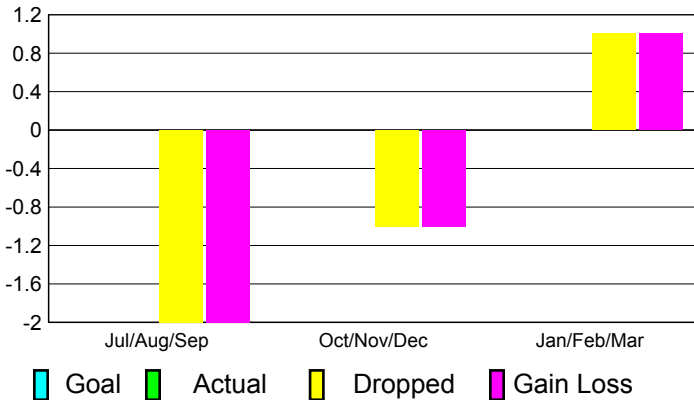

2010-2011 GMT Reports for District (or Undistricted) **District 115CN**

GMT: **HOWARD PATRICK LEE**

Location: **PORTUGAL**

GMT CA: **4**

CLUBS

Club Results 2010-2011

Clubs 2009-2010

Month	New Club Goal	Actual New Clubs	Actual Dropped Clubs	Gain/Loss of Clubs	Gain/Loss of Clubs
Jul/Aug/Sep	0	0	-2	-2	0
Oct/Nov/Dec	0	0	-1	-1	0
Jan/Feb/Mar	0	0	1	1	0
Totals	0	0	-2	-2	0

Club Results 2010-2011

Goal, New, Dropped, Gain/Loss

Comparison of Club Gain/Loss

Current Year Compared to the Previous Year

YTD Status Quo Clubs 2010-2011

Status Quo Clubs Compared to Status Quo Members

MEMBERSHIP