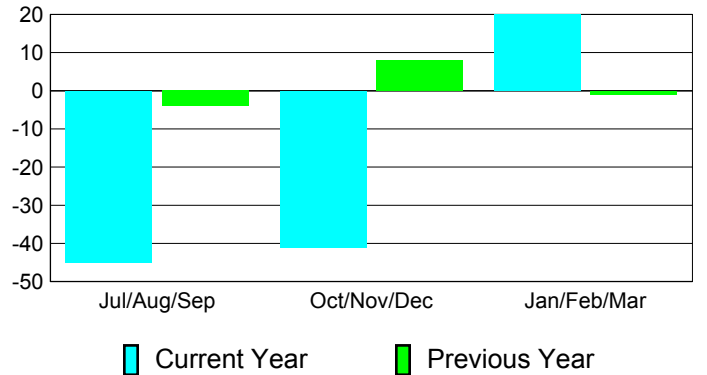

Membership Results 2010-2011

Membership 2009-2010

Month	Net Memb Goal	Actual New Memb	Actual Dropped Memb	Gain/Loss of Memb	Gain/Loss of Memb
Jul/Aug/Sep	0	8	-53	-45	-4
Oct/Nov/Dec	0	11	-52	-41	8
Jan/Feb/Mar	0	47	-27	20	-1
Totals	0	66	-132	-66	3

Membership Results 2010-2011

Goal, New, Dropped, Gain/Loss

Comparison of Membership Gain/Loss

Current Year Compared to the Previous Year

Gender Comparison 2010-2011

Jul/Aug/Sep

Oct/Nov/Dec

Jan/Feb/Mar